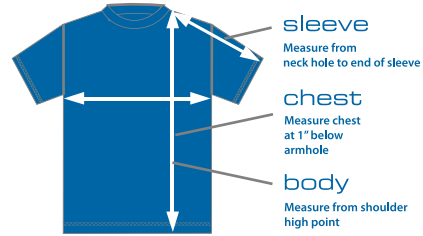

short sleeve  
unisex measurements (inches)

size	XS	S	M	L	XL
<b>sleeve</b>	7.5	8.625	9.75	10	10.25
<b>chest</b>	18	19.75	21.5	22.5	23.5
<b>body</b>	24.75	26.25	27.75	28.75	29.75

short sleeve  
women's measurements (inches)

size	XS	S	M	L	XL
<b>chest</b>	17	18	19	20	21
<b>waist</b>	16.5	17.5	18.5	19.5	20.5
<b>body</b>	22	23	24	25	26