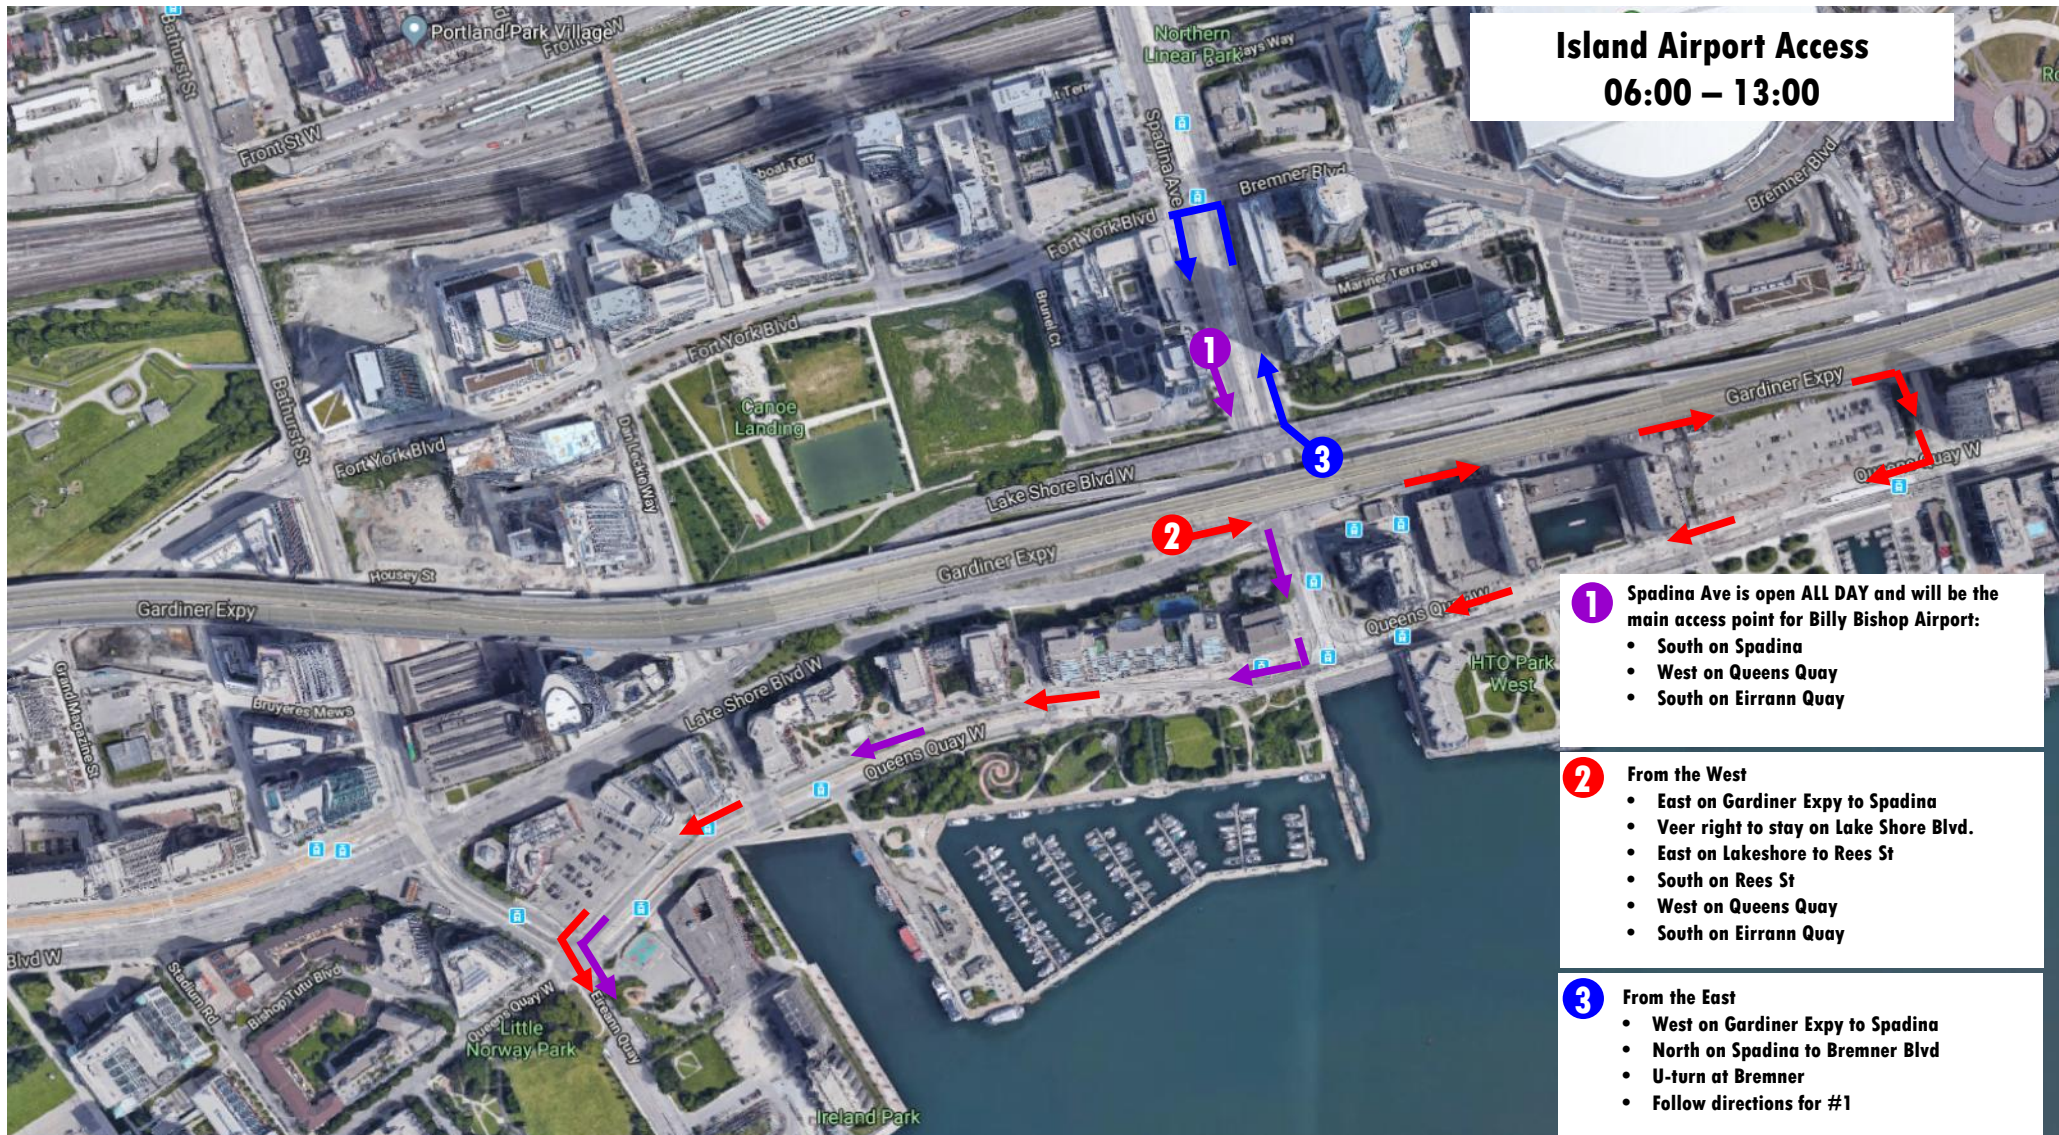

Island Airport Access 06:00 – 13:00

- 1** Spadina Ave is open ALL DAY and will be the main access point for Billy Bishop Airport:
- South on Spadina
 - West on Queens Quay
 - South on Eirann Quay

- 2** From the West
- East on Gardiner Expy to Spadina
 - Veer right to stay on Lake Shore Blvd.
 - East on Lakeshore to Rees St
 - South on Rees St
 - West on Queens Quay
 - South on Eirann Quay

- 3** From the East
- West on Gardiner Expy to Spadina
 - North on Spadina to Bremner Blvd
 - U-turn at Bremner
 - Follow directions for #1