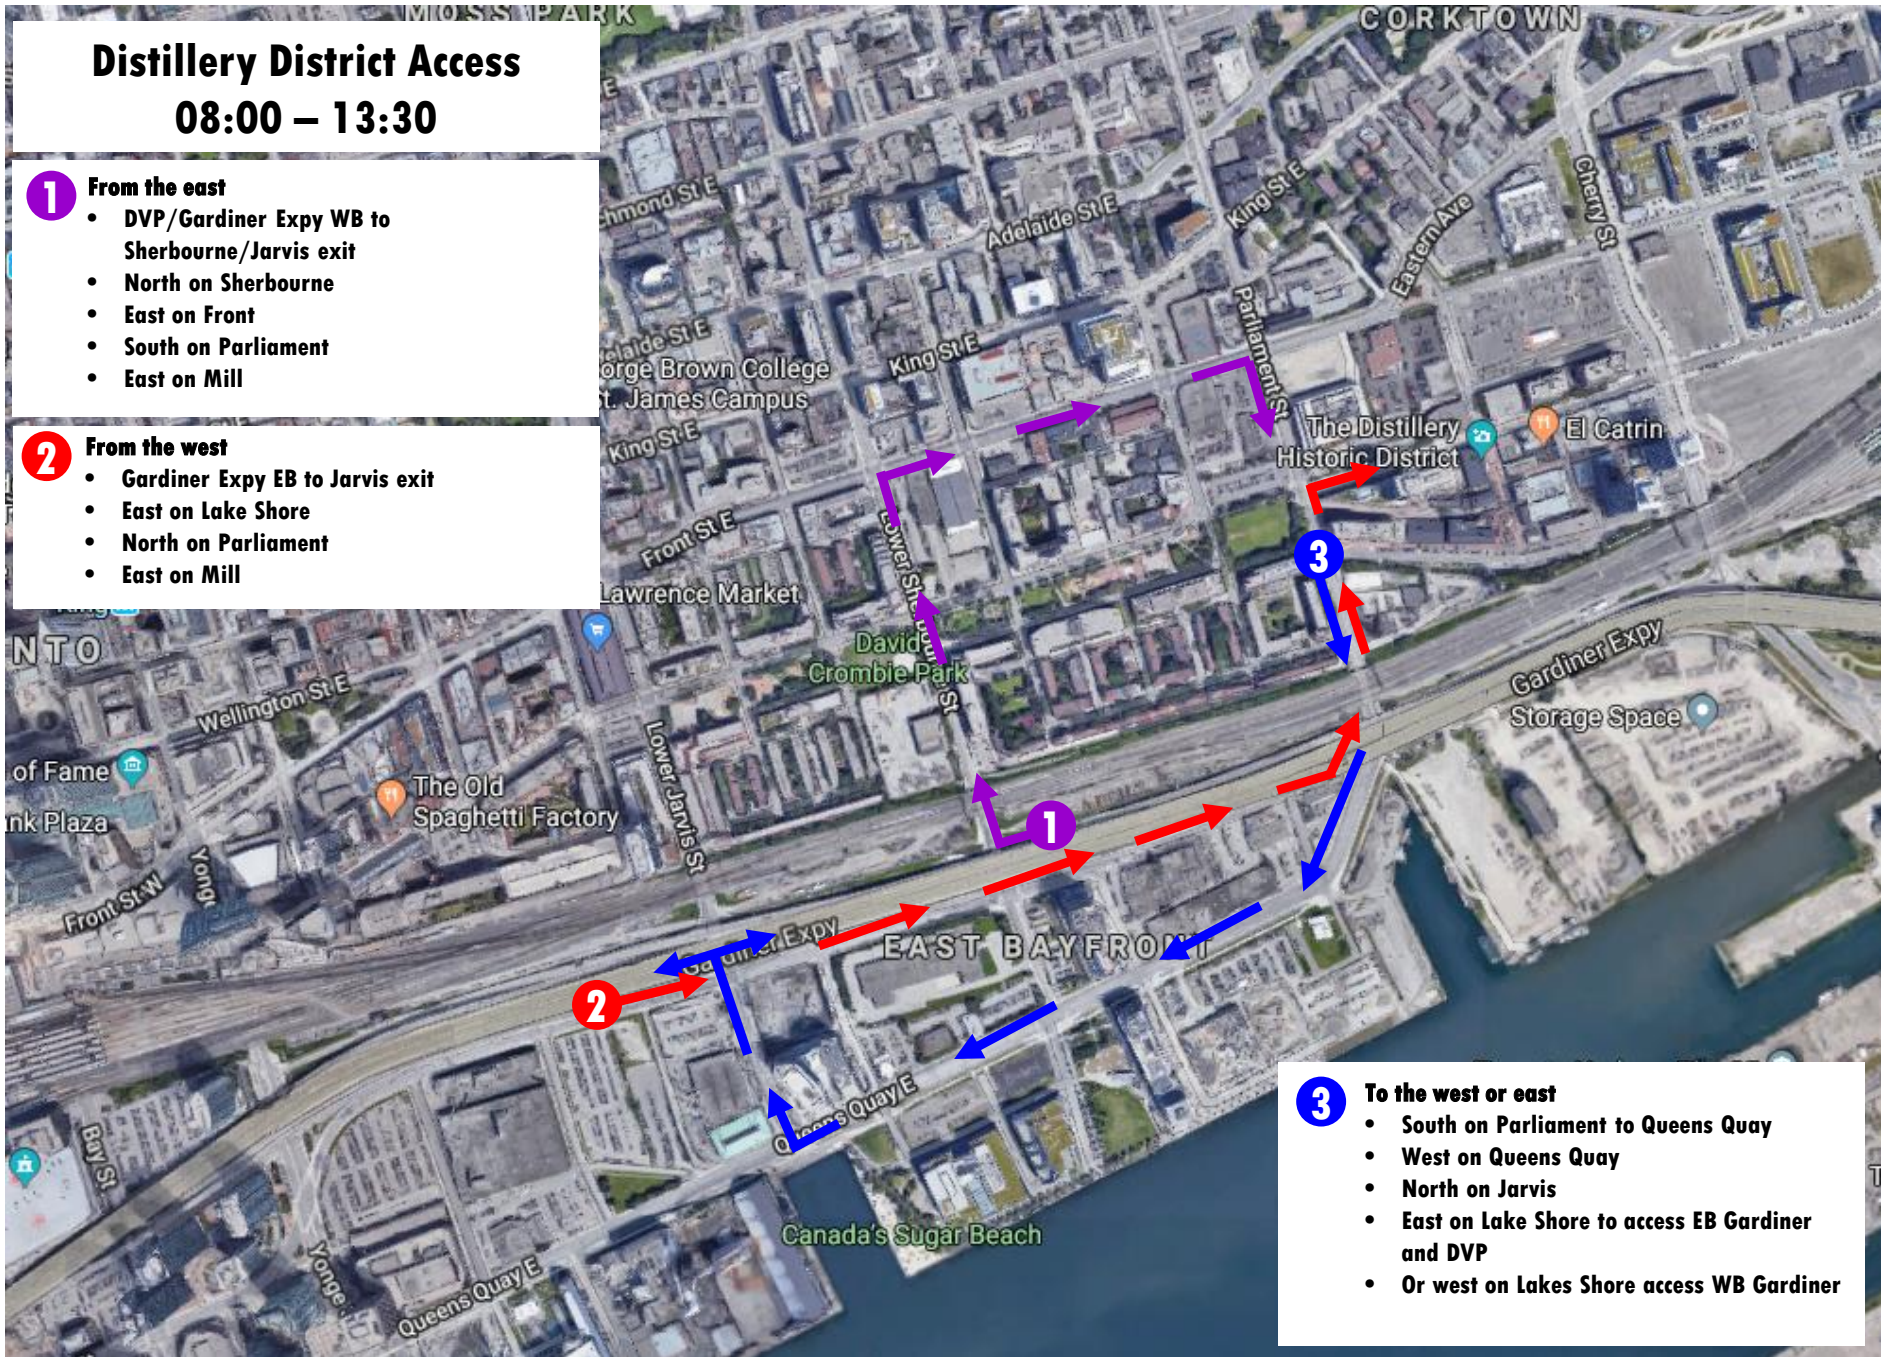

Distillery District Access

08:00 – 13:30

- 1 From the east**
- DVP/Gardiner Expy WB to Sherbourne/Jarvis exit
 - North on Sherbourne
 - East on Front
 - South on Parliament
 - East on Mill

- 2 From the west**
- Gardiner Expy EB to Jarvis exit
 - East on Lake Shore
 - North on Parliament
 - East on Mill

- 3 To the west or east**
- South on Parliament to Queens Quay
 - West on Queens Quay
 - North on Jarvis
 - East on Lake Shore to access EB Gardiner and DVP
 - Or west on Lakes Shore access WB Gardiner

Distillery District Access

13:30 – 15:30

- 4** • Lake Shore Blvd (west of Don Roadway) & Queens Quay will reopen for normal access to Gardiner Expy and DVP
- Cherry St will reopen from Front St to Lakeshore Blvd. for access to Bayview extension and Lower River (see Canary District access)
- Lakeshore Blvd. for access to Bayview extension and Lower River (see Canary District access)
- No access to Front St. until 15:45