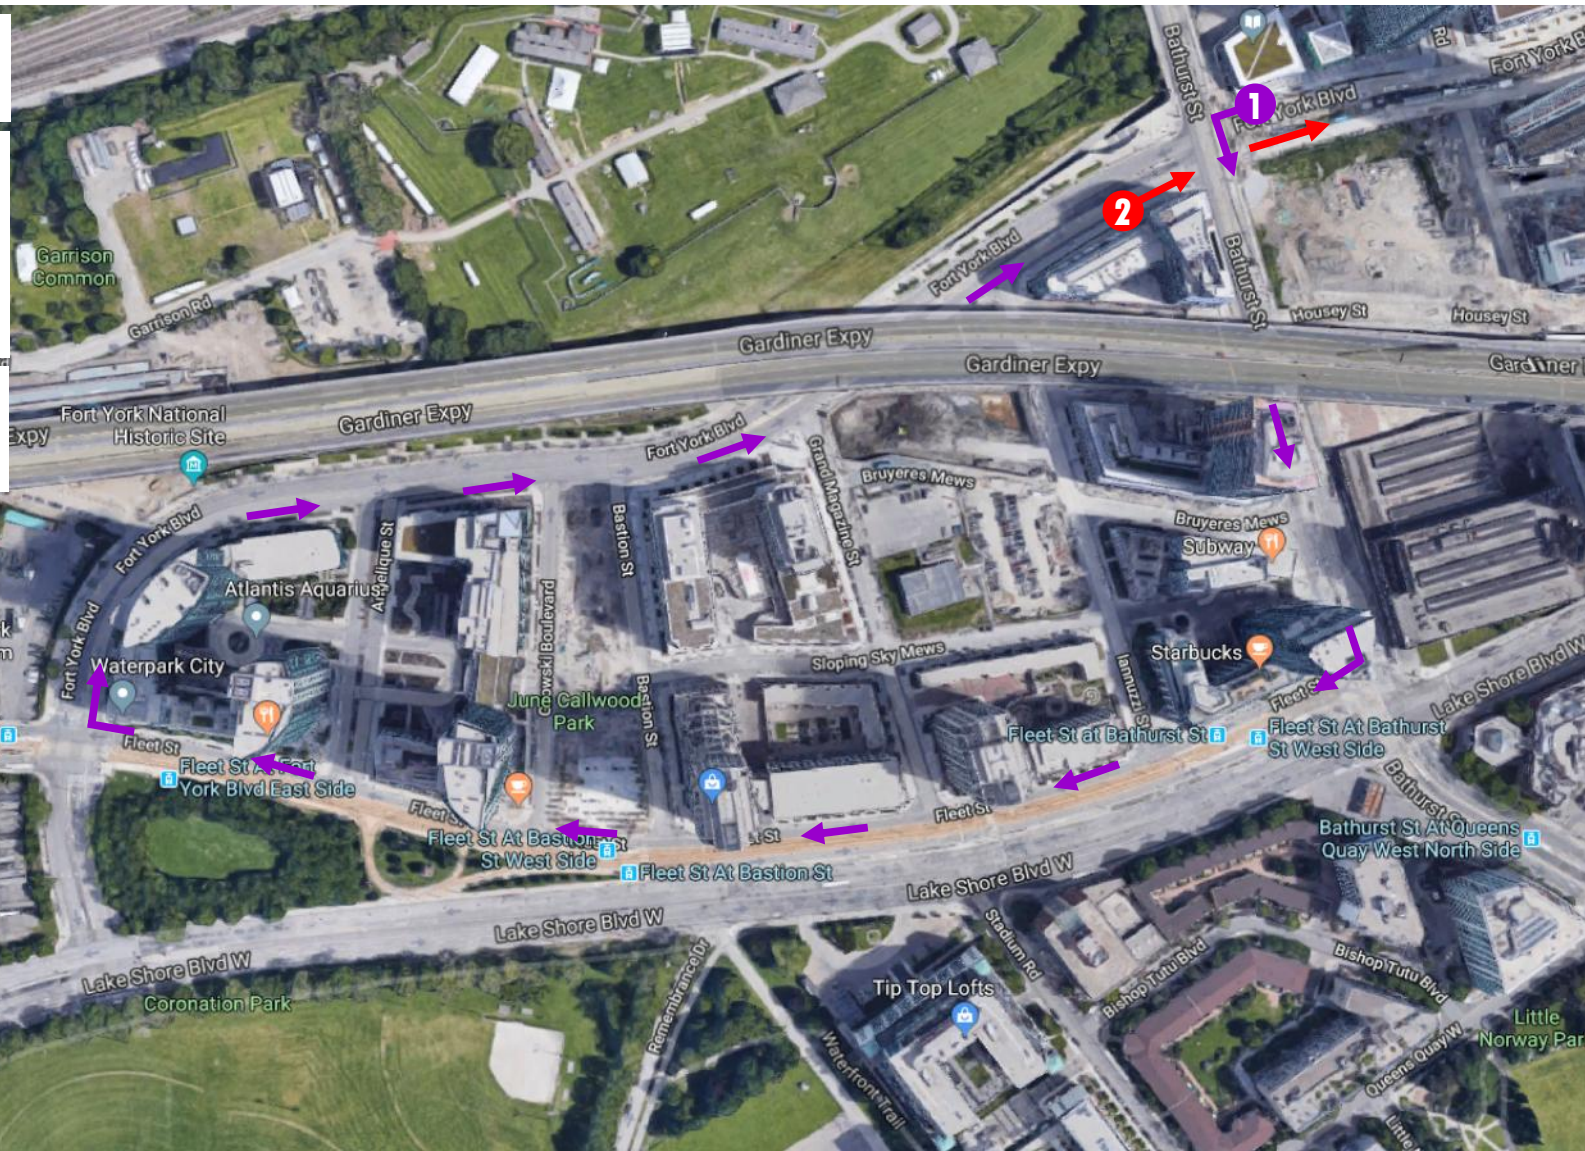

Fort York Access 05:00 – 11:00

- 1 From the east or west**
- West on Fort York Blvd from Spadina
 - South on Bathurst to Bruyeres Mews or Fleet St
- Note:** WB Fleet St is open from Bathurst St to Fort York Blvd. Fort York Blvd will remain open from Fleet St through Bathurst for local access

- 2 To the east or west**
- See #1 for local egress
 - East on Fort York Blvd through Bathurst to Spadina

Fort York Access 11:00 – 13:00

- 3 • Bathurst St north of Fort York will reopen for normal access/egress to/from the north
- Fort York Blvd WB will reopen to Fleet St. for local access to Strachan Ave. and CNE
- No access to Lake Shore until 13:00