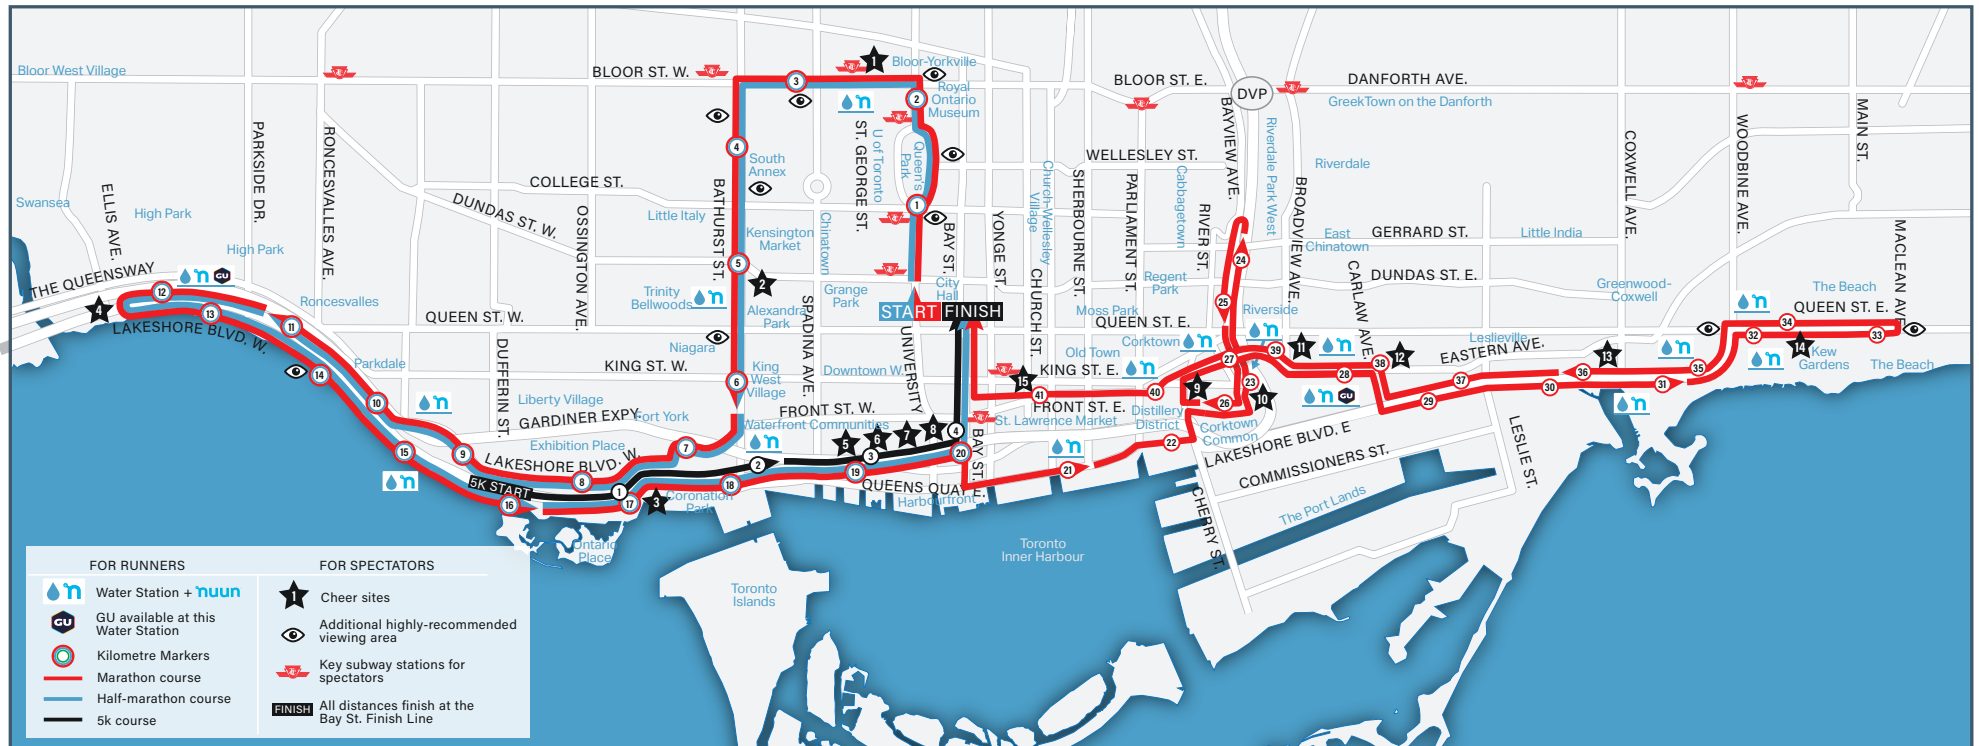

EVENT NOTICE

SUNDAY, OCTOBER 20, 2019

On October 20th, 25,000 runners from over 60 countries will cross our Finish Line, and in the process, they will be giving back to the neighbourhoods they run through.

Last year, the Scotiabank Toronto Waterfront Marathon raised $3.5 million for 191 local charities. With your support, we can achieve new successes!

Please read the reverse to learn about the road closures in your neighbourhood and be sure to share this information with your neighbours and customers. More importantly, come out and support the participants at one of our 10 Scotiabank Neighbourhood Cheering & Entertainment sites. See www.STWM.ca for more info.

Together, we can make a positive difference!

Scotiabank TORONTO WATERFRONT MARATHON

MARATHON, HALF-MARATHON & 5K COURSES