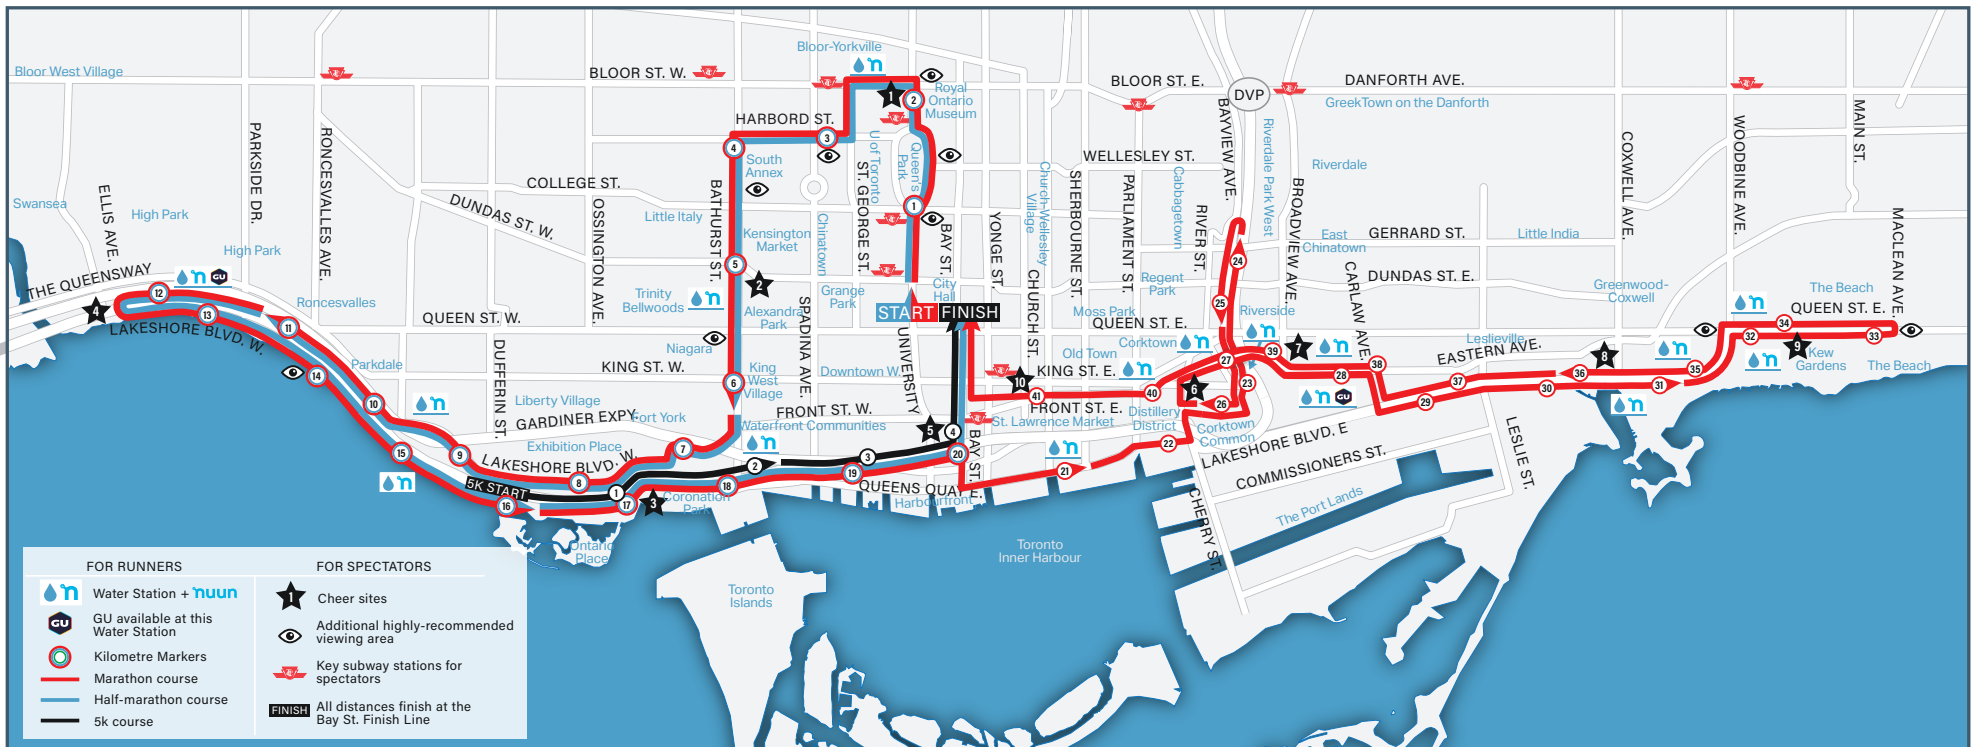

EVENT NOTICE

SUNDAY, OCTOBER 20, 2019

On October 20th, 25,000 runners from over 60 countries will cross our Finish Line, and in the process, they will be giving back to the neighbourhoods they run through.

Last year, the Scotiabank Toronto Waterfront Marathon raised $3.5 million for 191 local charities. With your support, we can achieve new successes!

Please read the reverse to learn about the road closures in your neighbourhood and be sure to share this information with your neighbours and customers. More importantly, come out and support the participants at one of our 10 Scotiabank Neighbourhood Cheering & Entertainment sites. See STWM.ca for more info.

Together, we can make a positive difference!

MARATHON, HALF-MARATHON & 5K COURSES