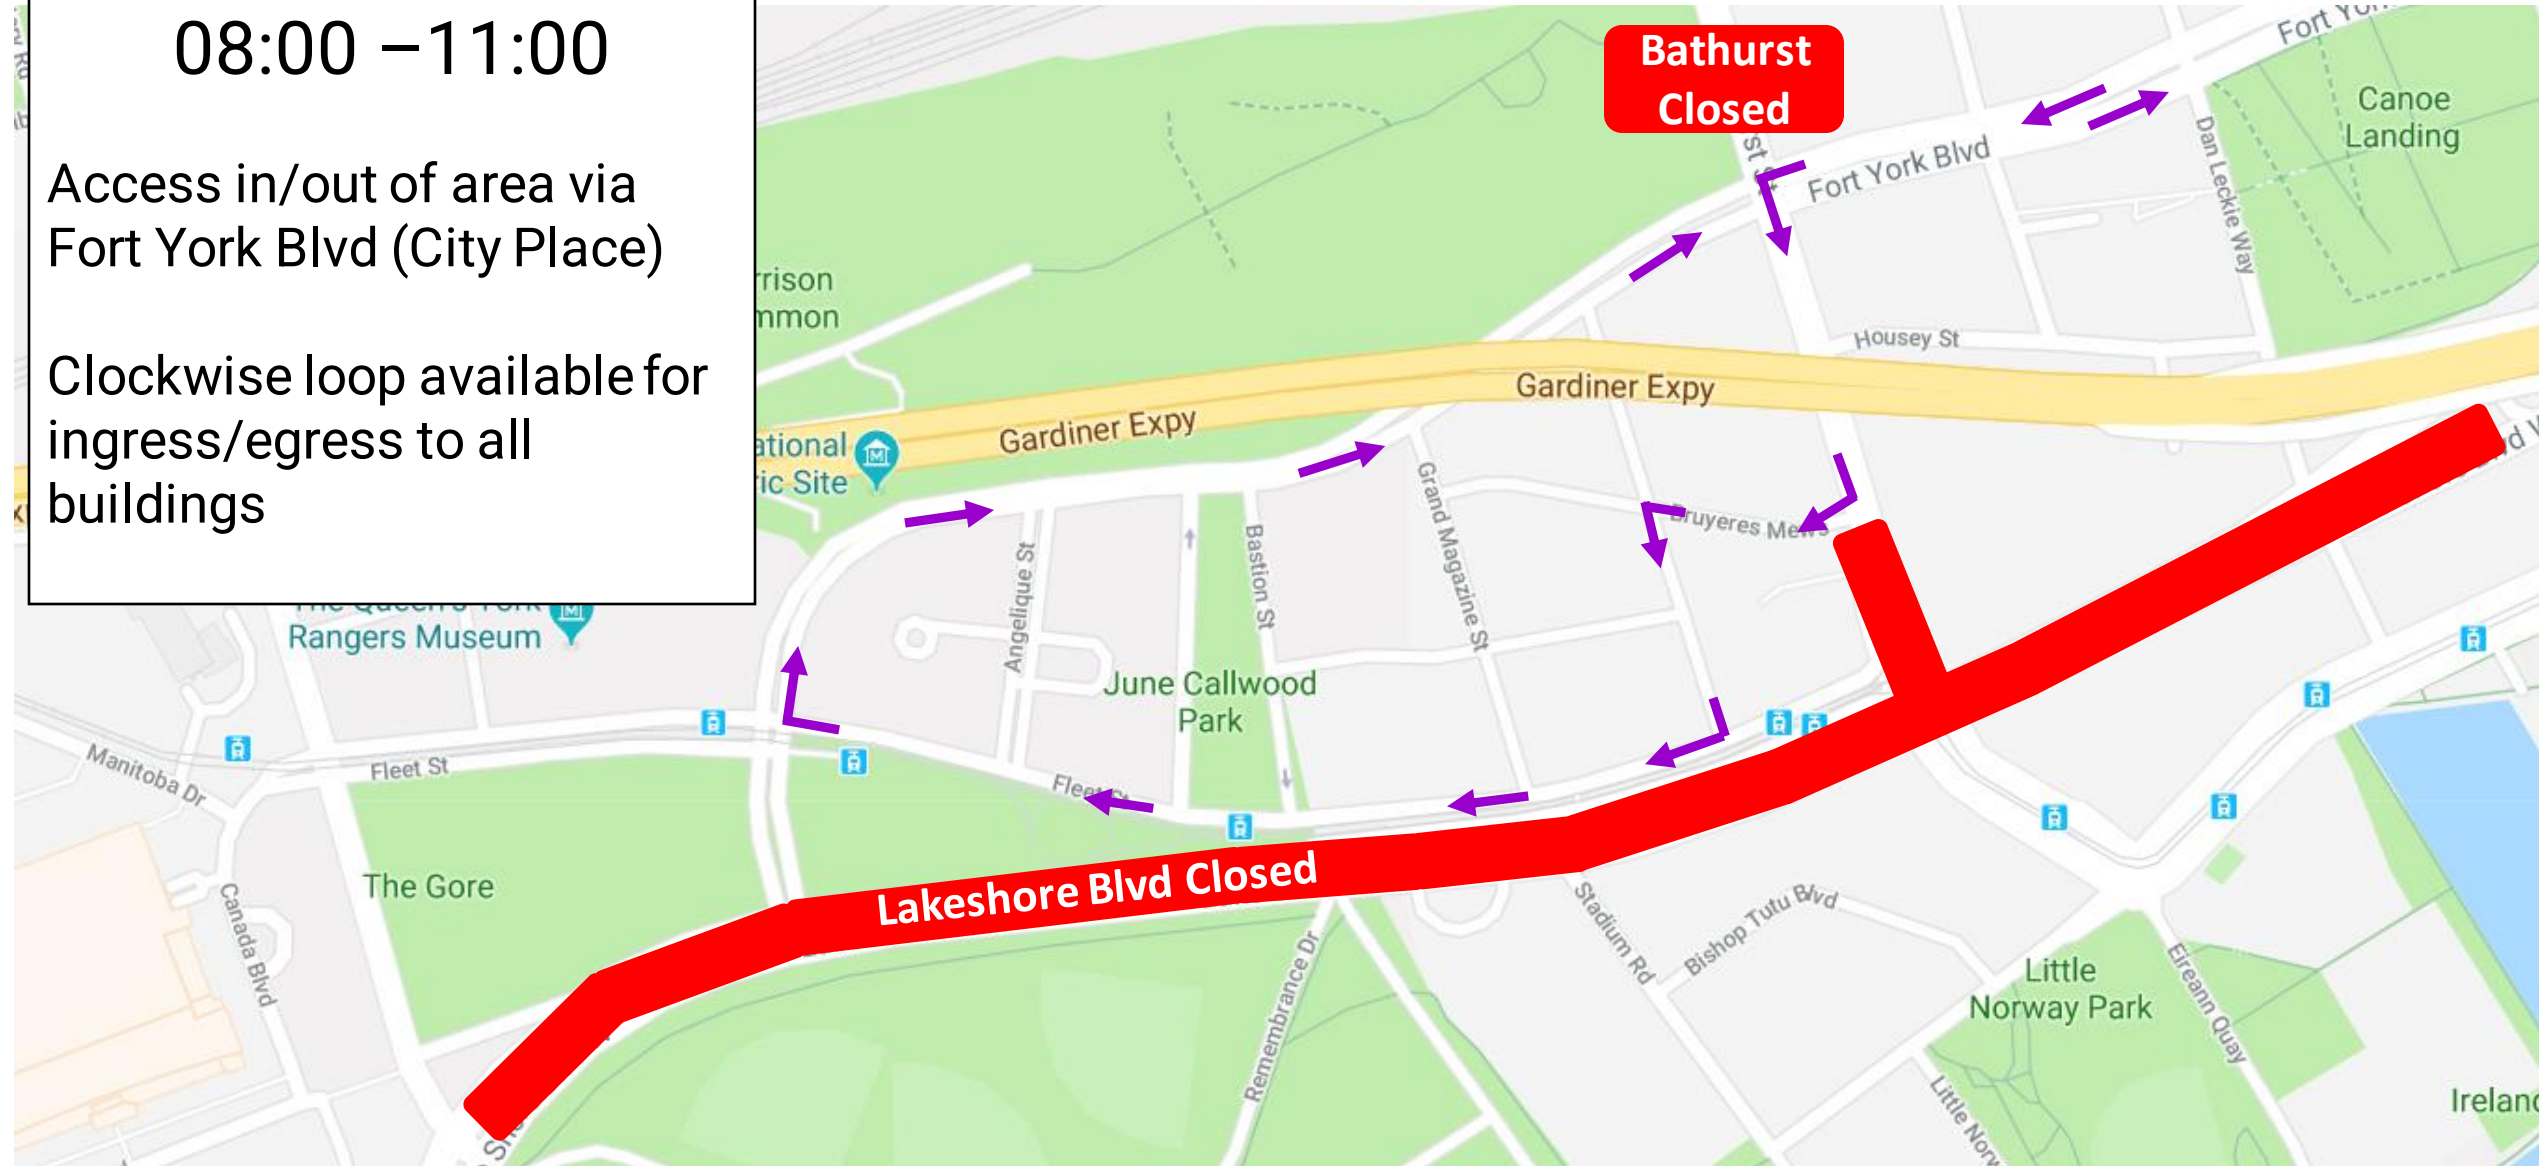

**Fort York
Access
05:00 – 08:00
Lakeshore Blvd Closed**

Fort York Access 08:00 – 11:00

Access in/out of area via
Fort York Blvd (City Place)

Clockwise loop available for
ingress/egress to all
buildings

**Fort York
Access
11:00 – 13:00
Lakeshore Blvd Closed**