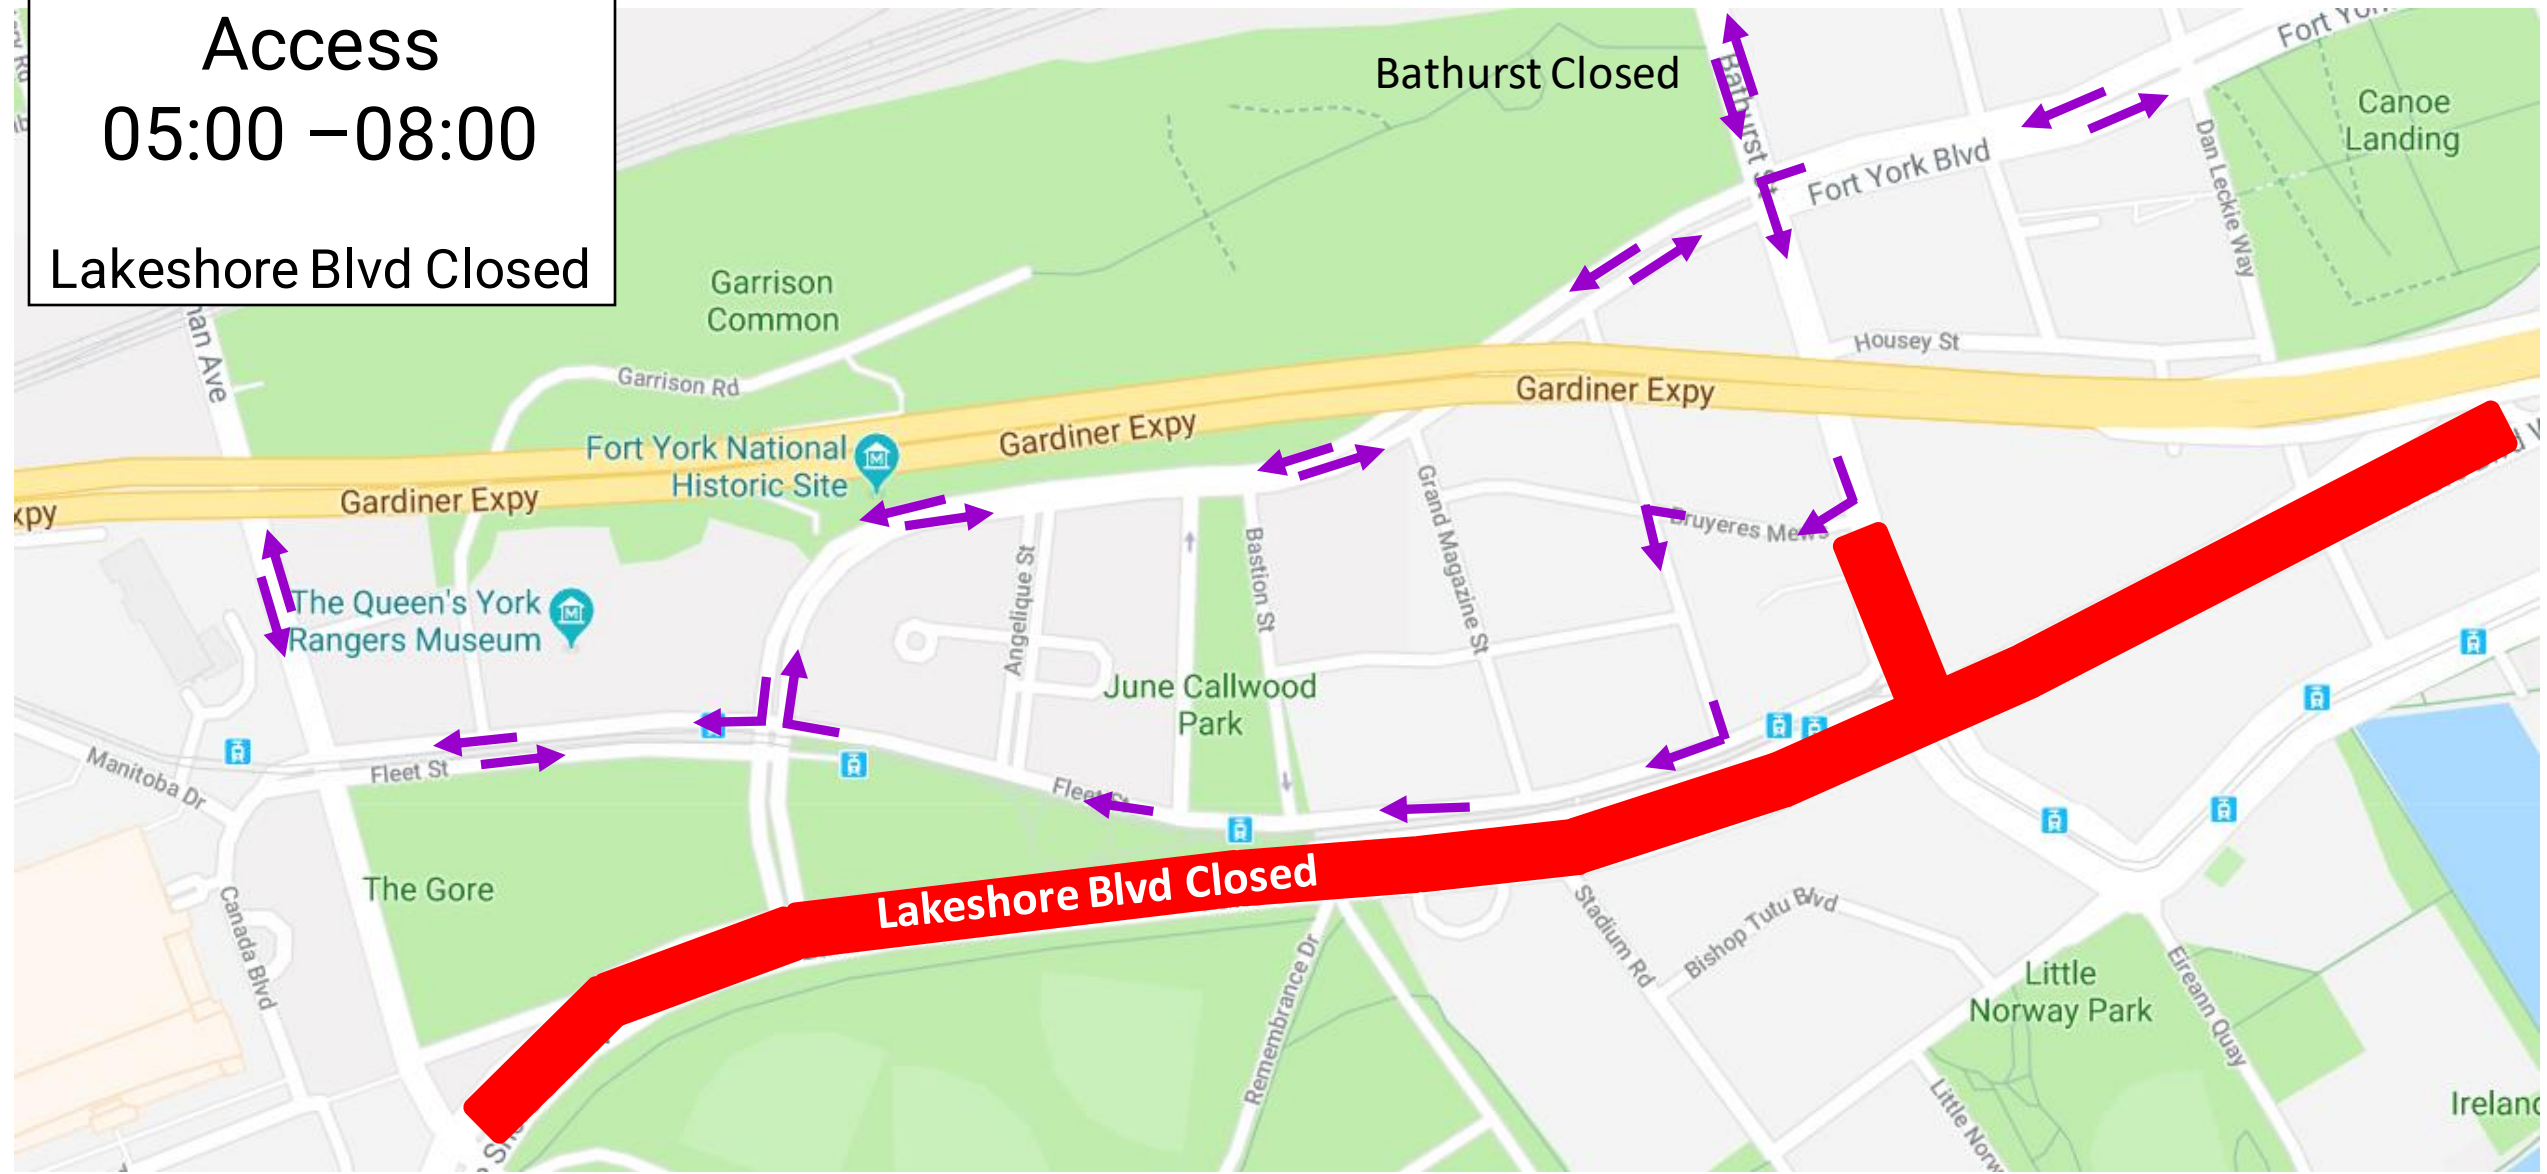

**Fort York
Access
05:00 – 08:00
Lakeshore Blvd Closed**

Fort York Access 08:00 – 11:00

Access in/out of area via
Fort York Blvd (City Place)

Clockwise loop available for
ingress/egress to all
buildings

**Fort York
Access
11:00 – 13:00
Lakeshore Blvd Closed**