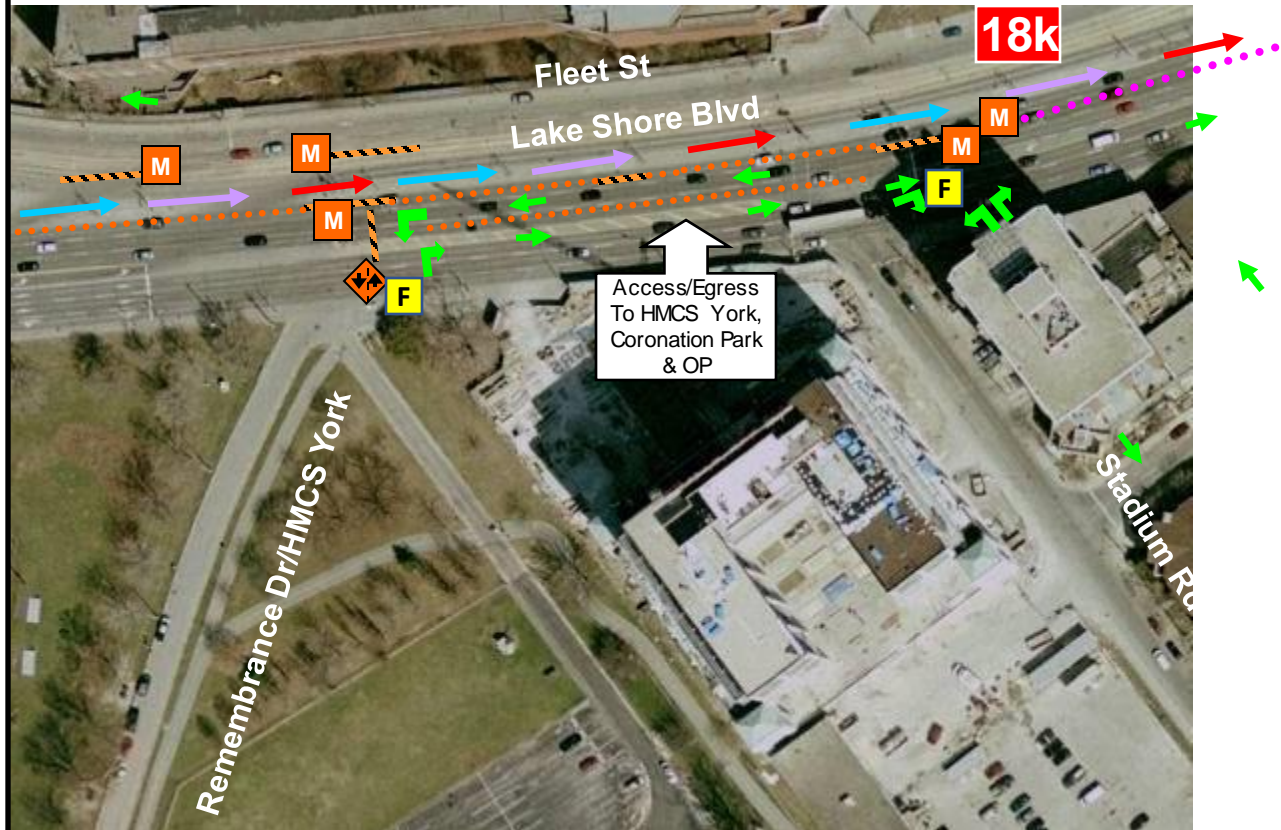

Ontario Place & HMCS York Access

TCS Toronto Waterfront Marathon

2022 TCS Toronto Waterfront Marathon & Half Marathon

Coronation Park to Stadium Rd (04:00 - 12:30)

LEGEND

-  Marathon
-  Half Marathon
-  5k
-  Vehicle traffic
-  One-way street
-  Barricades
-  Cones
-  TC-54 Cones
-  Paid Duty Officer
-  TOC Marshal
-  Other Marshal
-  Road Closed Sign
-  RCLTO Sign
-  Neighbourhood Cheering & Entertainment Centre
-  Hydrant
-  Medical Tent (10x10)
-  Inflatable Archway
-  Major crossing point

2-way conversion, allow local traffic
Remembrance Dr – between HMCS York & Ontario Place (04:00 – 12:30)